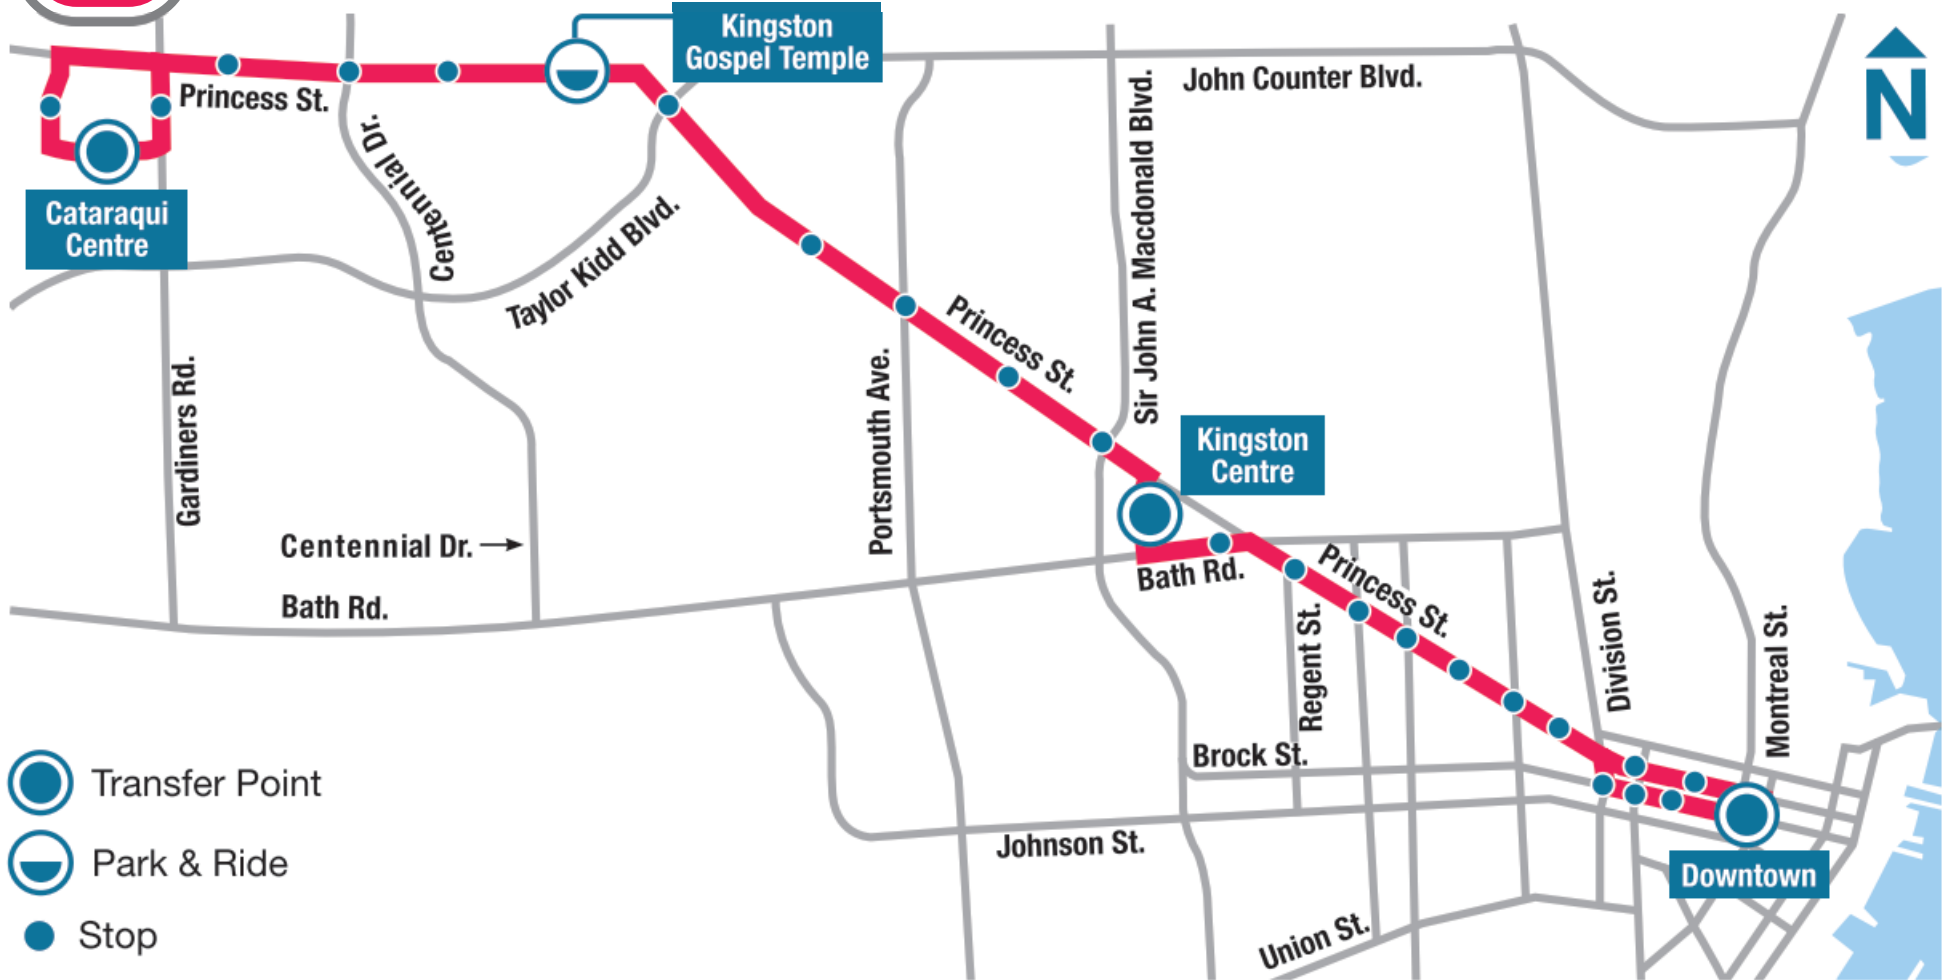

4

Cataraqui Centre - Downtown

Downtown

4

Cataraqi Centre

Cataraqi Centre

Kingston Gospel
Temple Park & Ride

Kingston Centre

Downtown

Downtown

Kingston Centre

Princess /
Andersen

Cataraqi Centre

Monday - Saturday

A.M.

6:17	6:23	6:30	6:45	6:18	6:30	6:39	6:45
6:45	6:52	7:00	7:15	6:45	7:00	7:09	7:15
7:15	7:22	7:30	7:45	7:15	7:30	7:39	7:45
7:45	7:52	8:00	8:15	7:45	8:00	8:09	8:15
8:15	8:22	8:30	8:45	8:15	8:30	8:39	8:45
8:45	8:52	9:00	9:15	8:45	9:00	9:09	9:15
8:45	8:52	9:00	9:15	9:15	9:30	9:39	9:45

Every 30 minutes

P.M.

6:15	6:22	6:30	6:45	6:45	7:00	7:09	7:15
6:45	6:52	7:00	7:15	7:15	7:30	7:39	7:45
7:45	7:52	8:00	8:15	8:15	8:30	8:39	8:45
8:45	8:52	9:00	9:15	8:15	8:30	8:39	8:45
9:45	9:52	10:00	10:15	9:15	9:30	9:39	9:45
10:45	10:52	11:00	11:15	10:15	10:30	10:39	10:45