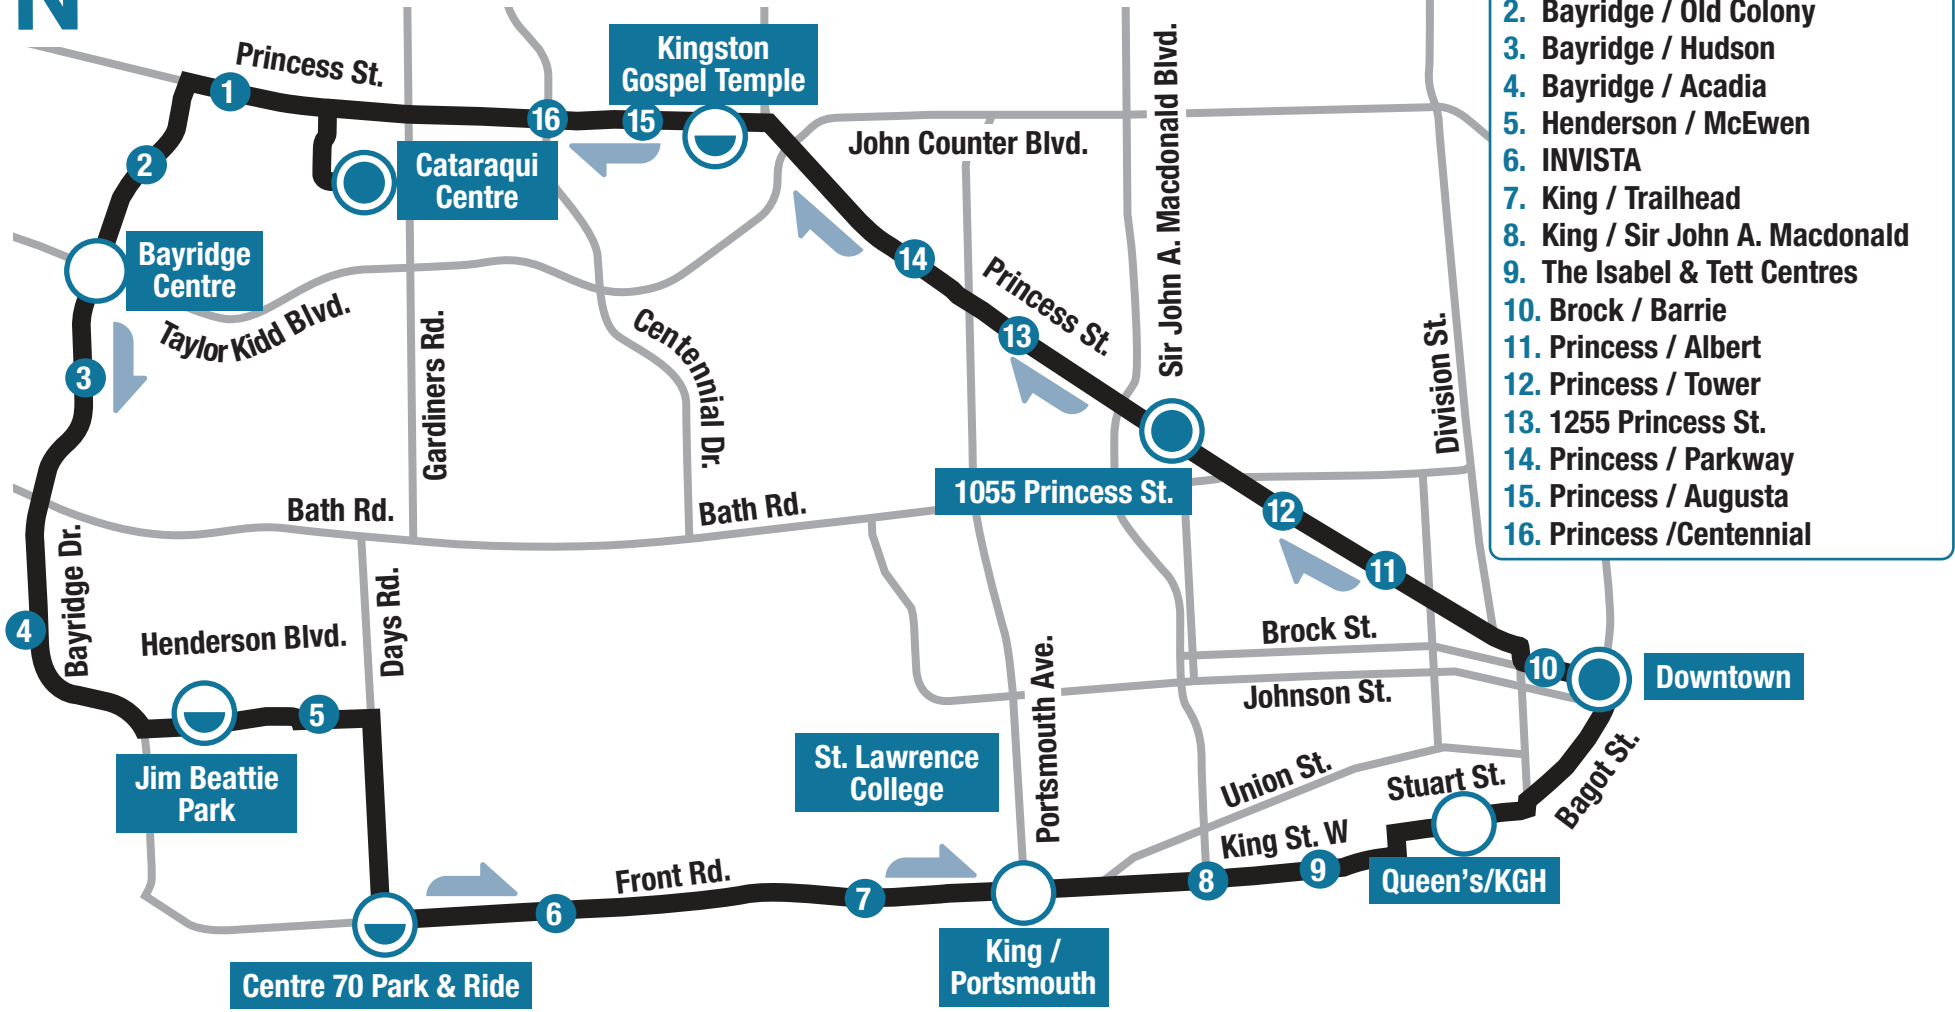

## Express | Downtown - Cataraqui Centre

Transfer Point
  Park & Ride
  Time Point
 1 Stop

- ### Stops
1. Princess / Bayridge
  2. Bayridge / Old Colony
  3. Bayridge / Hudson
  4. Bayridge / Acadia
  5. Henderson / McEwen
  6. INVISTA
  7. King / Trailhead
  8. King / Sir John A. Macdonald
  9. The Isabel & Tett Centres
  10. Brock / Barrie
  11. Princess / Albert
  12. Princess / Tower
  13. 1255 Princess St.
  14. Princess / Parkway
  15. Princess / Augusta
  16. Princess / Centennial