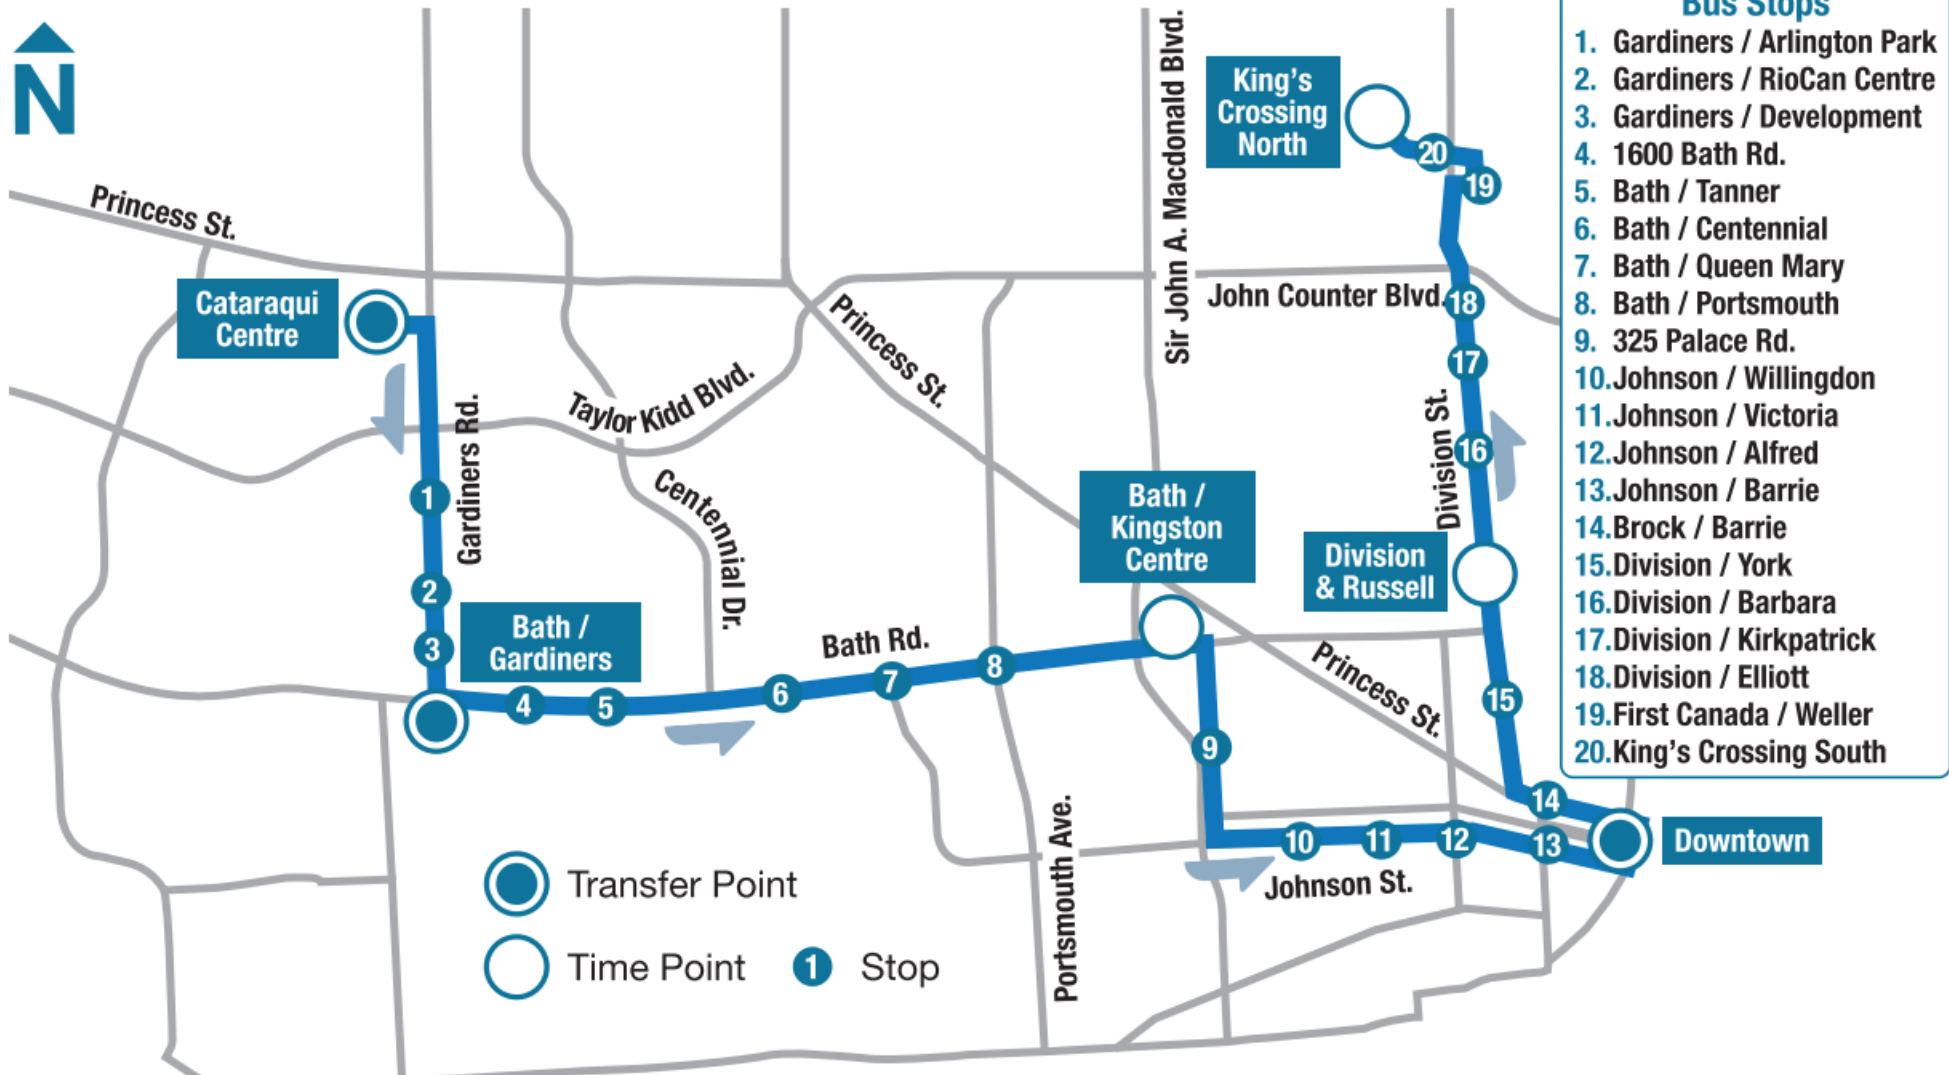

## Express | King's Crossing North - Cataraqui Centre

- Bus Stops**
1. Division / First Canada
  2. Division / Elliott
  3. Division / Kirkpatrick
  4. Division / Barbara
  5. Division / York
  6. Princess / Barrie
  7. Brock / Barrie
  8. Brock / Alfred
  9. Brock / Victoria
  10. Brock / Regent
  11. 324 Palace Rd.
  12. Bath / Portsmouth
  13. Bath / Queen Mary
  14. Frontenac Mall
  15. Bath / Tanner
  16. 1600 Bath Rd.
  17. Gardiners / Development
  18. Gardiners / Arlington Park

## Express | Cataraqui Centre - King's Crossing North

### Bus Stops

1. Gardiners / Arlington Park
2. Gardiners / RioCan Centre
3. Gardiners / Development
4. 1600 Bath Rd.
5. Bath / Tanner
6. Bath / Centennial
7. Bath / Queen Mary
8. Bath / Portsmouth
9. 325 Palace Rd.
10. Johnson / Willington
11. Johnson / Victoria
12. Johnson / Alfred
13. Johnson / Barrie
14. Brock / Barrie
15. Division / York
16. Division / Barbara
17. Division / Kirkpatrick
18. Division / Elliott
19. First Canada / Weller
20. King's Crossing South

	King's Crossing North (depart)	Division / Guy	Downtown (arrive)	Downtown (depart)	Bath / Kingston Centre	Bath / Gardiners	Cataraqi Centre (arrive)
<b>Saturday</b>							
A.M.	6:04	6:11	6:16	6:17	6:24	6:32	6:37
	6:32	6:39	6:44	6:45	6:53	7:01	7:07
	7:00	7:07	7:13	7:15	7:23	7:31	7:37
	7:30	7:37	7:43	7:45	7:53	8:01	8:07</