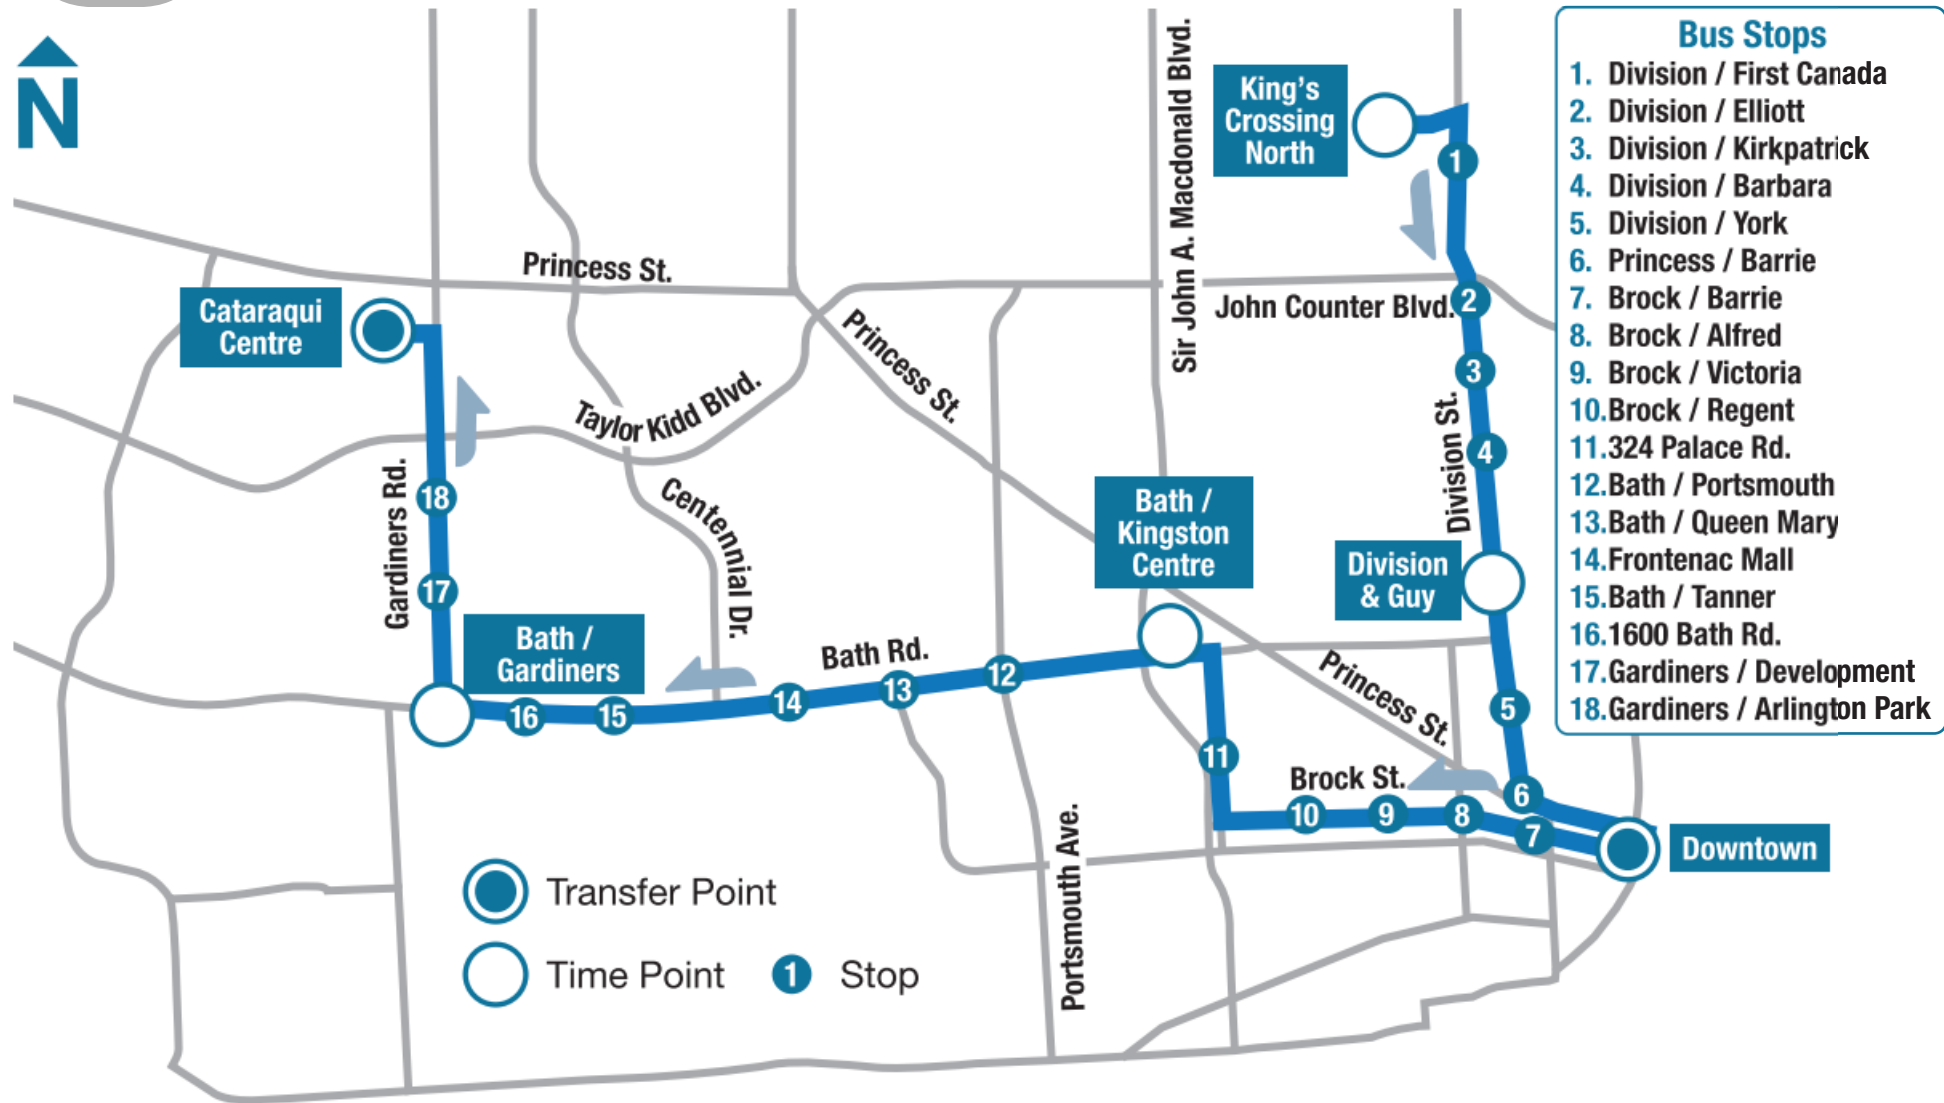

## Express | King's Crossing North - Cataraqui Centre

- Bus Stops**
1. Division / First Canada
  2. Division / Elliott
  3. Division / Kirkpatrick
  4. Division / Barbara
  5. Division / York
  6. Princess / Barrie
  7. Brock / Barrie
  8. Brock / Alfred
  9. Brock / Victoria
  10. Brock / Regent
  11. 324 Palace Rd.
  12. Bath / Portsmouth
  13. Bath / Queen Mary
  14. Frontenac Mall
  15. Bath / Tanner
  16. 1600 Bath Rd.
  17. Gardiners / Development
  18. Gardiners / Arlington Park

## Express | Cataraqui Centre - King's Crossing North

### Bus Stops

1. Gardiners / Arlington Park
2. Gardiners / RioCan Centre
3. Gardiners / Development
4. 1600 Bath Rd.
5. Bath / Tanner
6. Bath / Centennial
7. Bath / Queen Mary
8. Bath / Portsmouth
9. 325 Palace Rd.
10. Johnson / Willington
11. Johnson / Victoria
12. Johnson / Alfred
13. Johnson / Barrie
14. Brock / Barrie
15. Division / York
16. Division / Barbara
17. Division / Kirkpatrick
18. Division / Elliott
19. First Canada / Weller
20. King's Crossing South

	King's Crossing North (depart)	Division / Guy	Downtown (arrive)	Downtown (depart)	Bath / Kingston Centre	Bath / Gardiners	Cataraqi Centre (arrive)
<b>Saturday</b>							
A.M.	6:04	6:11	6:16	6:17	6:24	6:32	6:37
	6:32	6:39	6:44	6:45	6:53	7:01	7:07
	7:00	7:07	7:13	7:15	7:23	7:31	7:37
	7:30	7:37	7:43	7:45	7:53	8:01	8:07</