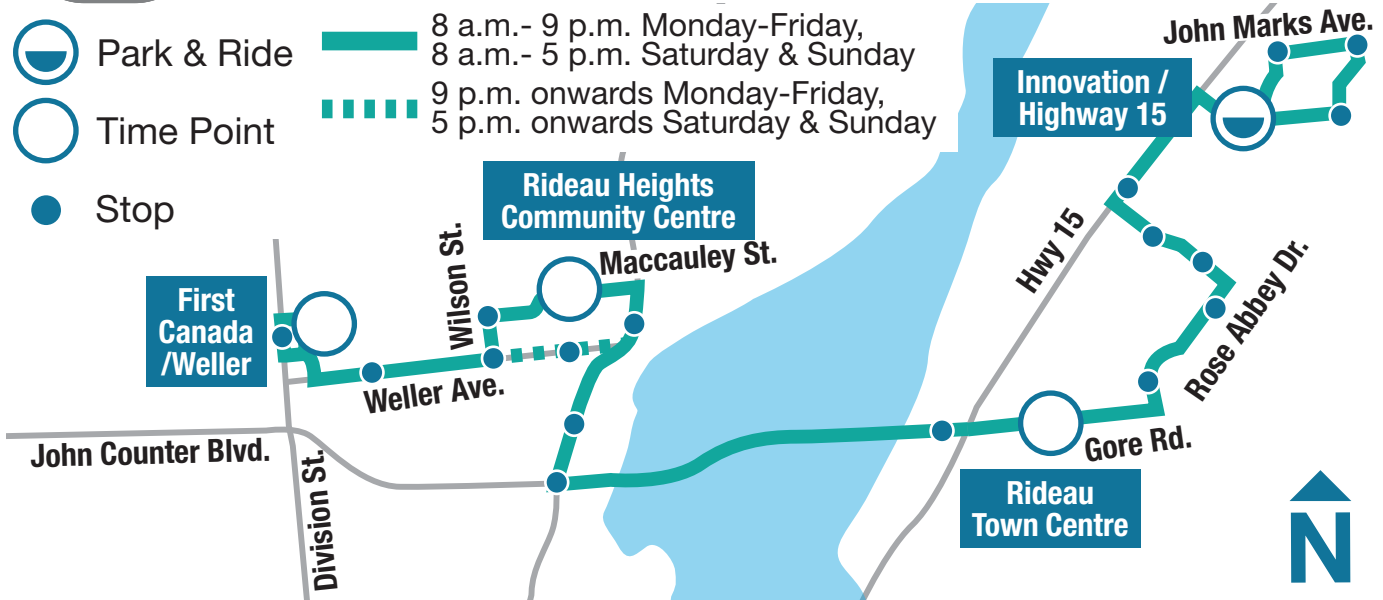

## First Canada/Weller – Innovation / Hwy 15

Park & Ride

Time Point

Stop

 8 a.m. - 9 p.m. Monday-Friday,  
8 a.m. - 5 p.m. Saturday & Sunday  
 9 p.m. onwards Monday-Friday,  
5 p.m. onwards Saturday & Sunday

# Route 22

Weekday		To Innovation / Highway 15			
	First Canada / Weller	Rideau Heights Community Centre	Rideau Town Centre	Innovation / Highway 15	
A	5:47 AM	-	5:57 AM	6:07 AM	
A	6:10 AM	-	6:20 AM	6:30 AM	
A	6:40 AM	-	6:50 AM	7:00 AM	
A	7:10 AM	-	7:22 AM	7:32 AM	
	7:40 AM	7:44 AM	7:53 AM	8:03 AM	
	8:10 AM	8:14 AM	8:23 AM	8:33 AM	
	8:40 AM	8:44 AM	8:53 AM	9:03 AM	
	9:10 AM	9:13 AM	9:22 AM	9:32 AM	
	9:40 AM	9:43 AM	9:52 AM	10:02 AM	
	10:10 AM	10:13 AM	10:22 AM	10:32 AM	
	10:40 AM	10:43 AM	10:52 AM	11:02 AM	
	11:10 AM	11:13 AM	11:22 AM	11:32 AM	
	11:40 AM	11:43 AM	11:52 AM	12:02 PM	
	12:10 PM	12:13 PM	12:22 PM	12:32 PM	
	12:40 PM	12:43 PM	12:52 PM	1:02 PM	
	1:10 PM	1:13 PM	1:22 PM	1:32 PM	
	1:40 PM	1:43 PM	1:52 PM	2:02 PM	
	2:10 PM	2:14 PM	2:23 PM	2:33 PM	
	2:40 PM	2:44 PM	2:53 PM	3:03 PM	
	3:10 PM	3:14 PM	3:23 PM	3:33 PM	
	3:40 PM	3:44 PM	3:53 PM	4:03 PM	
	4:10 PM	4:14 PM	4:23 PM	4:33 PM	
	4:40 PM	4:44 PM	4:53 PM	5:03 PM	
	5:10 PM	5:13 PM	5:21 PM	5:31 PM	
	5:40 PM	5:43 PM	5:51 PM	6:01 PM	
	6:10 PM	6:13 PM	6:21 PM	6:31 PM	
	6:40 PM	6:43 PM	6:51 PM	7:01 PM	
	7:10 PM	7:13 PM	7:21 PM	7:31 PM	
	7:40 PM	7:43 PM	7:51 PM	8:01 PM	
	8:10 PM	8:13 PM	8:21 PM	8:31 PM	
	8:40 PM	8:43 PM	8:51 PM	9:01 PM	