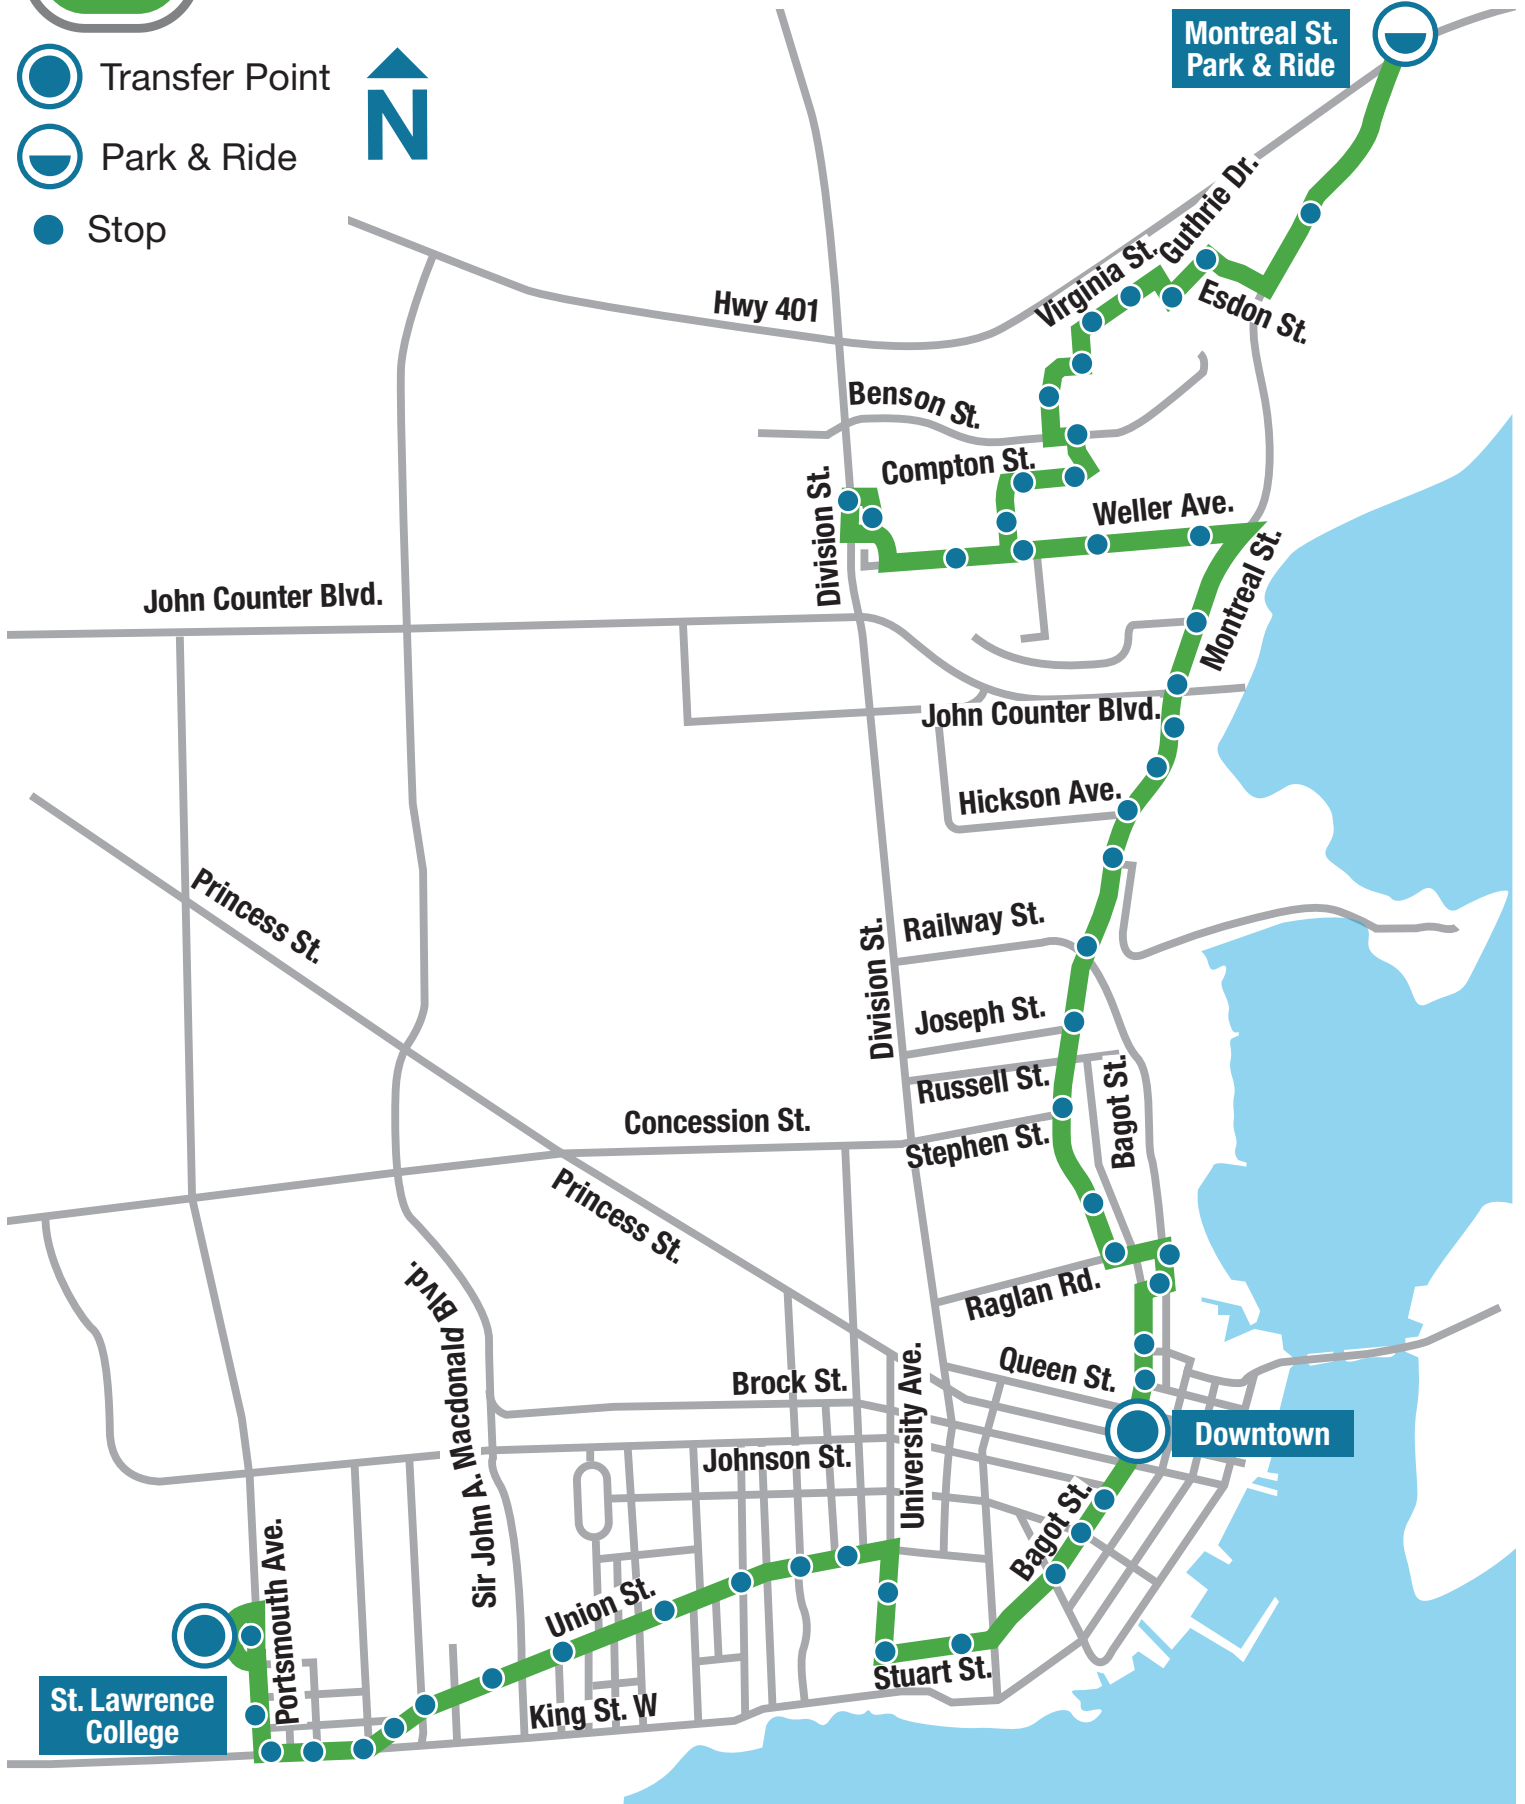

1

Montreal St. - St. Lawrence College

-  Transfer Point
-  Park & Ride
-  Stop

Route 1

Weekday To St. Lawrence College				
	Montreal St. Park & Ride	Downtown (arrive)	Downtown (depart)	St. Lawrence College
	5:49 AM	6:14 AM	6:15 AM	6:30 AM
	6:20 AM	6:45 AM	6:45 AM	7:00 AM
	6:45 AM	7:12 AM	7:15 AM	7:30 AM
	7:13 AM	7:43 AM	7:45 AM	8:00 AM
	7:43 AM	8:13 AM	8:15 AM	8:31 AM
	8:13 AM	8:43 AM	8:45 AM	9:01 AM
	8:43 AM	9:12 AM	9:15 AM	9:30 AM
	9:15 AM	9:42 AM	9:45 AM	10:00 AM
	9:45 AM	10:12 AM	10:15 AM	10:31 AM
	10:15 AM	10:42 AM	10:45 AM	11:01 AM
	10:45 AM	11:12 AM	11:15 AM	11:31 AM
	11:15 AM	11:42 AM	11:45 AM	12:01 PM
	11:45 AM	12:12 PM	12:15 PM	12:31 PM
	12:15 PM	12:41 PM	12:45 PM	1:01 PM
	12:45 PM	1:11 PM	1:15 PM	1:31 PM
	1:15 PM	1:41 PM	1:45 PM	2:01 PM
	1:45 PM	2:12 PM	2:15 PM	2:31 PM
	2:15 PM	2:43 PM	2:45 PM	3:02 PM
	2:47 PM	3:15 PM	3:15 PM	3:32 PM
	3:17 PM	3:45 PM	3:45 PM	4:02 PM
	3:47 PM	4:14 PM	4:15 PM	4:32 PM
	4:16 PM	4:43 PM	4:45 PM	5:02 PM
	4:46 PM	5:13 PM	5:15 PM	5:32 PM
	5:16 PM	5:42 PM	5:45 PM	6:00 PM
	5:50 PM	6:14 PM	6:15 PM	6:30 PM
	6:20 PM	6:44 PM	6:45 PM	7:00 PM
	6:50 PM	7:14 PM	7:15 PM	7:30 PM
	7:20 PM	7:44 PM	7:45 PM	8:00 PM
	7:50 PM	8:13 PM	8:15 PM	8:30 PM
	8:20 PM	8:43 PM	8:45 PM	9:00 PM
	8:50 PM	9:13 PM	9:15 PM	9:30 PM
	9:20 PM	9:43 PM	9:45 PM	10:00 PM
	9:50 PM	10:13 PM	10:15 PM	10:30 PM
	10:20 PM	10:43 PM	10:45 PM	11:00 PM
	10:45 PM	11:08 PM	11:10 PM	11:25 PM