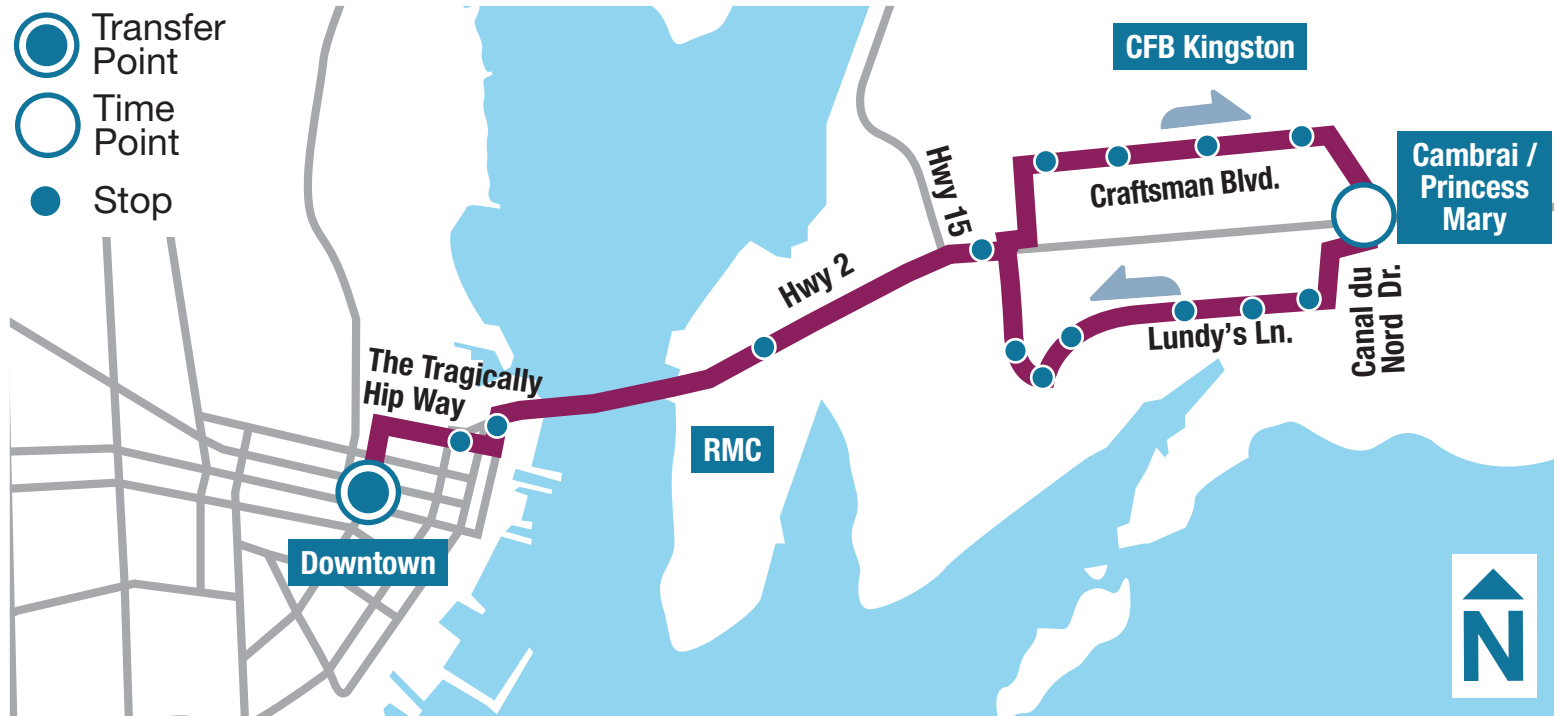

12

St. Lawrence College – CFB Kingston

- Transfer Point
- Time Point
- Stop

Route 12

Weekday To Downtown		
	Cambrai / Princess Mary (CFB Kingston)	Downtown
	6:25 AM	6:40 AM
	6:55 AM	7:10 AM
	7:25 AM	7:40 AM
	7:55 AM	8:10 AM
	8:25 AM	8:40 AM
	2:27 PM	2:42 PM
	2:57 PM	3:12 PM
	3:27 PM	3:42 PM
	3:57 PM	4:12 PM
	4:27 PM	4:42 PM
	4:57 PM	5:12 PM
	5:27 PM	5:42 PM
	5:57 PM	6:12 PM

To CFB Kingston		
	Downtown	Cambrai / Princess Mary (CFB Kingston)
	6:40 AM	6:53 AM
	7:10 AM	7:23 AM
	7:40 AM	7:53 AM
	8:10 AM	8:23 AM
	8:40 AM	8:53 AM
	2:42 PM	2:55 PM
	3:12 PM	3:25 PM
	3:42 PM	3:55 PM
	4:12 PM	4:25 PM
	4:42 PM	4:55 PM
	5:12 PM	5:25 PM
	5:42 PM	5:55 PM
	6:12 PM	6:25 PM