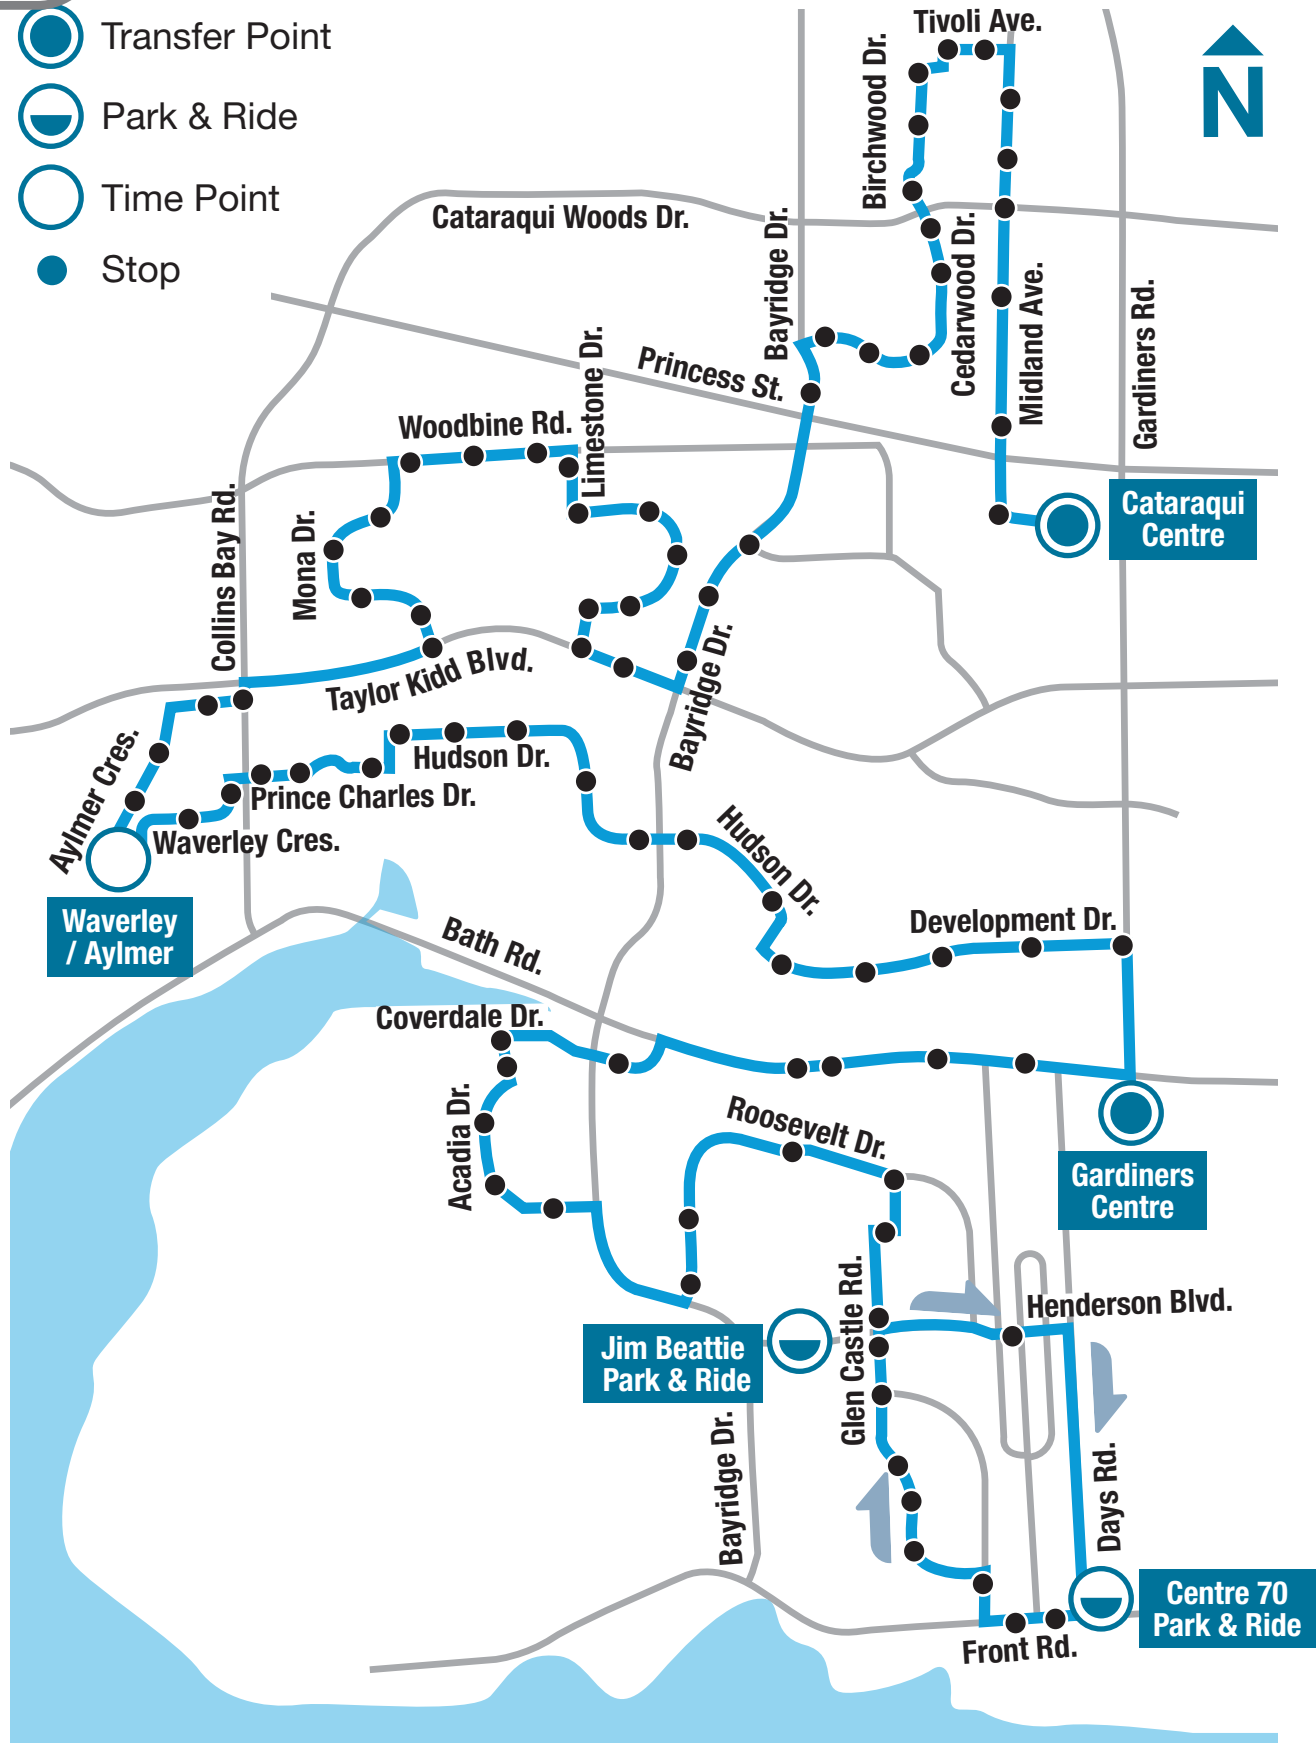

## Centre 70 Park & Ride - Cataraqui Centre

-  Transfer Point
-  Park & Ride
-  Time Point
-  Stop

# Route 15

Weekday To Centre 70 Park & Ride				
	Cataraqui Centre	Waverley / Aylmer	Gardiners Centre	Centre 70 Park & Ride
B	-	6:02 AM	6:15 AM	-
	6:00 AM	6:23 AM	6:36 AM	6:54 AM
	6:30 AM	6:53 AM	7:06 AM	7:24 AM
	7:00 AM	7:23 AM	7:36 AM	7:54 AM
	7:30 AM	7:53 AM	8:06 AM	8:24 AM
	8:00 AM	8:23 AM	8:36 AM	8:54 AM
	8:30 AM	8:53 AM	9:06 AM	9:24 AM
	9:00 AM	9:23 AM	9:36 AM	9:54 AM
	9:30 AM	9:53 AM	10:06 AM	10:24 AM
	10:00 AM	10:23 AM	10:36 AM	10:54 AM
	10:30 AM	10:53 AM	11:06 AM	11:24 AM
	11:00 AM	11:23 AM	11:36 AM	11:54 AM
	11:30 AM	11:53 AM	12:06 PM	12:24 PM
	12:00 PM	12:23 PM	12:36 PM	12:54 PM
	12:30 PM	12:53 PM	1:06 PM	1:24 PM
	1:00 PM	1:23 PM	1:36 PM	1:54 PM
	1:30 PM	1:53 PM	2:06 PM	2:24 PM
	2:00 PM	2:25 PM	2:39 PM	2:57 PM
	2:30 PM	2:55 PM	3:09 PM	3:27 PM
	3:00 PM	3:25 PM	3:39 PM	3:57 PM
	3:30 PM	3:55 PM	4:09 PM	4:27 PM
	4:00 PM	4:25 PM	4:39 PM	4:57 PM
	4:30 PM	4:55 PM	5:08 PM	5:26 PM
	5:00 PM	5:23 PM	5:36 PM	5:54 PM
	5:30 PM	5:53 PM	6:06 PM	6:24 PM
	6:00 PM	6:23 PM	6:36 PM	6:54 PM
	6:30 PM	6:53 PM	7:06 PM	7:23 PM
	7:00 PM	7:22 PM	7:35 PM	7:52 PM
	7:30 PM	7:52 PM	8:05 PM	8:22 PM
	8:30 PM	8:52 PM	9:05 PM	9:22 PM
	9:30 PM	9:52 PM	10:05 PM	10:22 PM
B	10:30 PM	10:52 PM	11:05 PM	-

# Route 15

Saturday To Centre 70 Park & Ride				
	Cataraqui Centre	Waverley / Aylmer	Gardiners Centre	Centre 70 Park & Ride
B	-	6:02 AM	6:15 AM	-
	7:10 AM	7:32 AM	7:45 AM	8:02 AM
	8:10 AM	8:32 AM	8:45 AM	9:02 AM
	9:10 AM	9:32 AM	9:45 AM	10:02 AM
	10:10 AM	10:32 AM	10:45 AM	11:02 AM
	11:10 AM	11:32 AM	11:45 AM	12:02 PM
	12:10 PM	12:33 PM	12:46 PM	1:04 PM
	1:10 PM	1:33 PM	1:46 PM	2:04 PM
	2:10 PM	2:33 PM	2:46 PM	3:04 PM
	3:10 PM	3:33 PM	3:46 PM	4:04 PM
	4:10 PM	4:33 PM	4:46 PM	5:04 PM
	5:10 PM	5:33 PM	5:46 PM	6:04 PM
	6:10 PM	6:32 PM	6:45 PM	7:02 PM
	7:10 PM	7:32 PM	7:45 PM	8:02 PM
	8:10 PM	8:30 PM	8:43 PM	8:59 PM