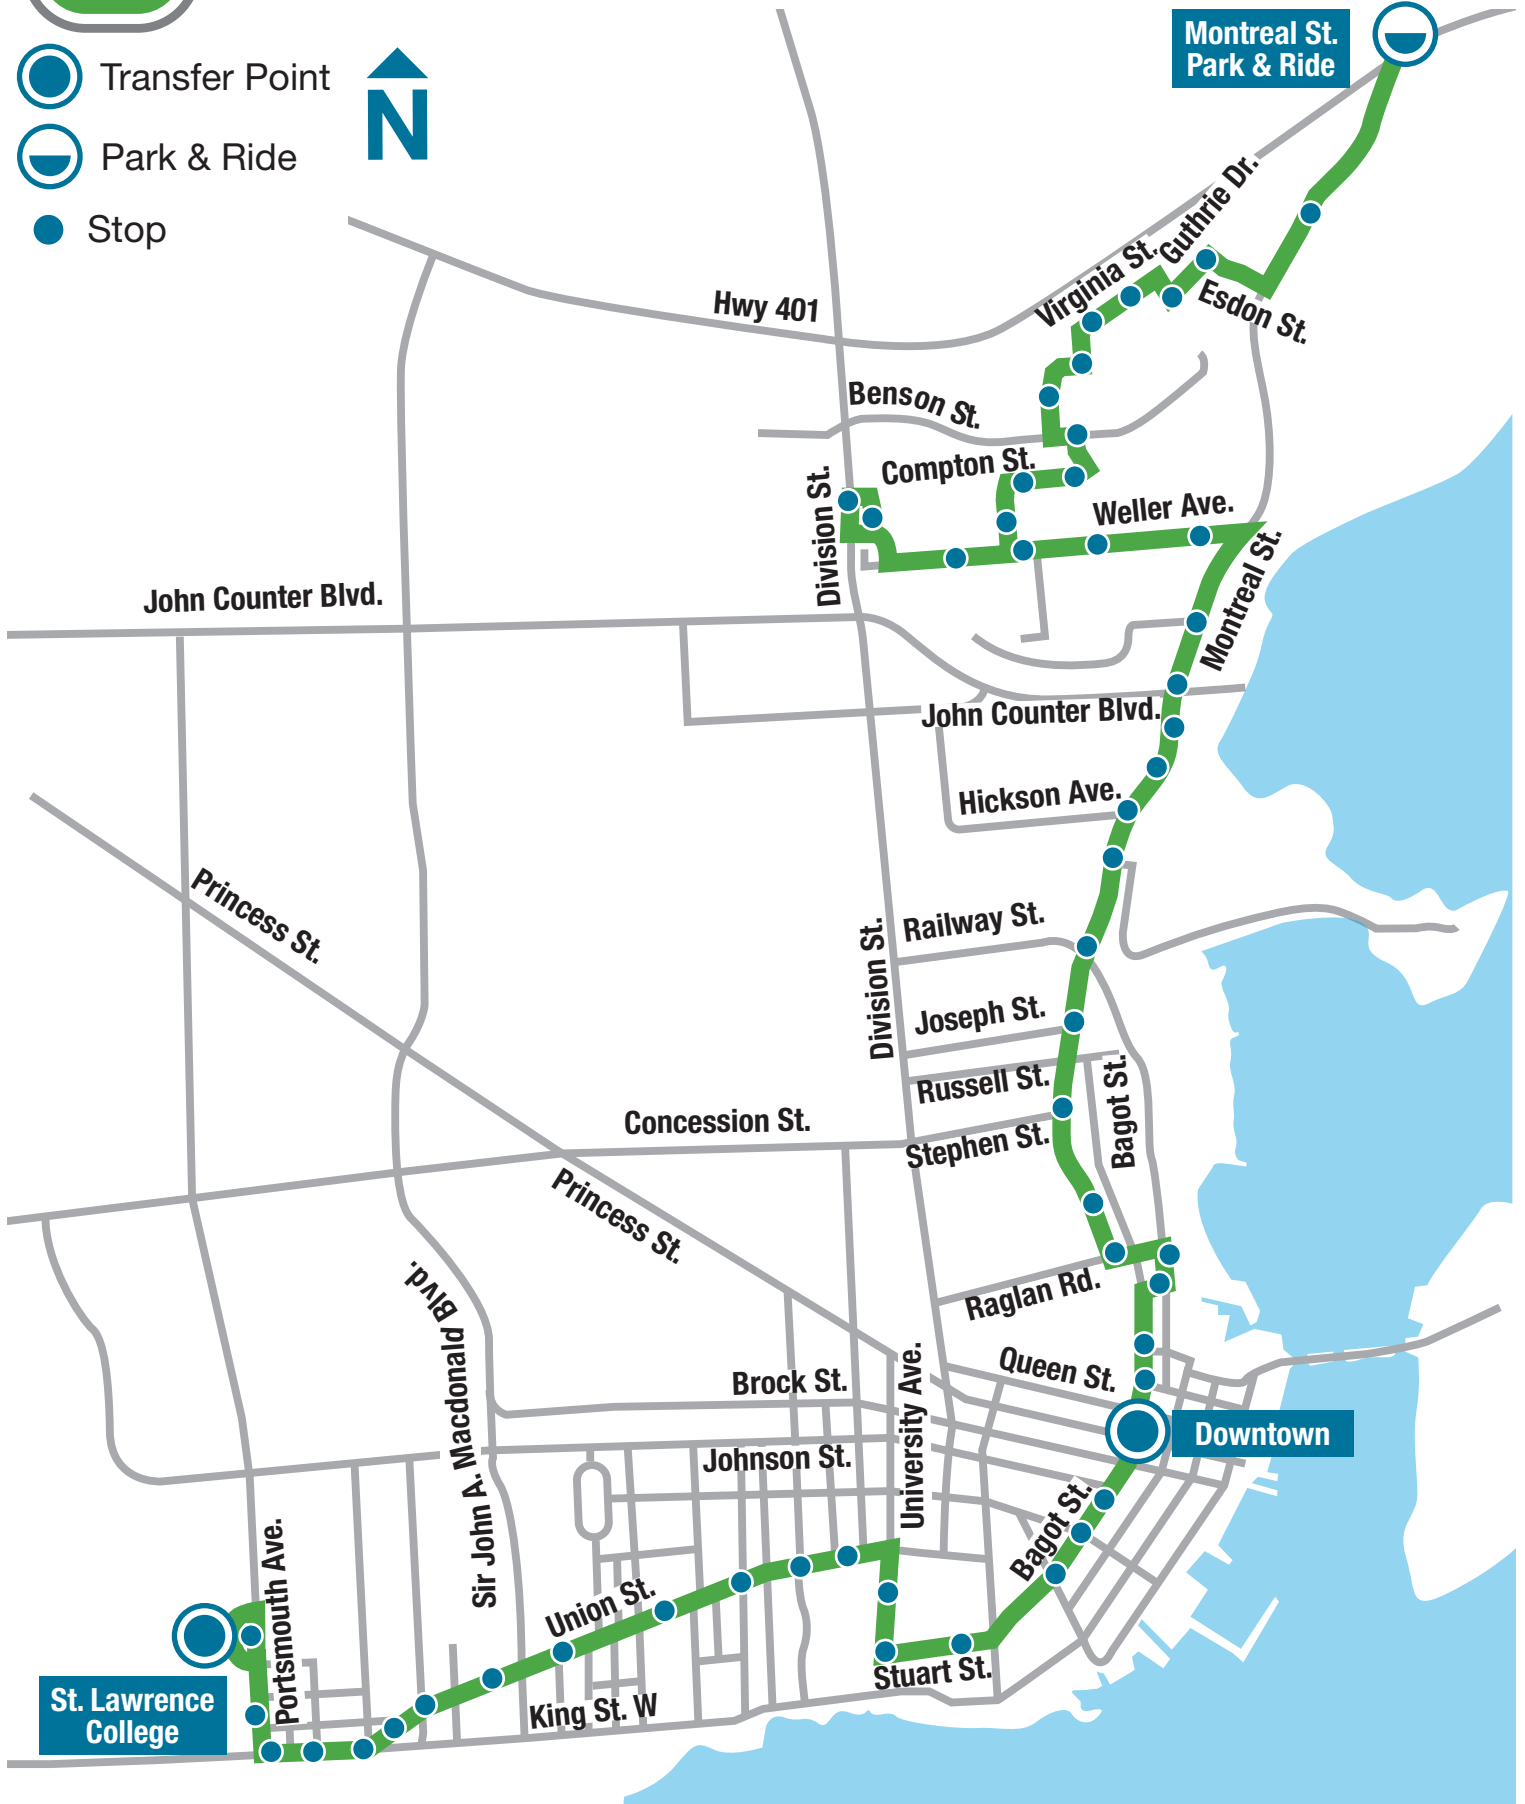

## Montreal St. - St. Lawrence College

-  Transfer Point
-  Park & Ride
-  Stop

# Route 1

Weekday To St. Lawrence College				
	Montreal St. Park & Ride	Downtown (arrive)	Downtown (depart)	St. Lawrence College
	5:49 AM	6:14 AM	6:15 AM	6:30 AM
	6:15 AM	6:40 AM	6:45 AM	7:00 AM
	6:45 AM	7:12 AM	7:15 AM	7:30 AM
	7:13 AM	7:43 AM	7:45 AM	8:00 AM
	7:43 AM	8:13 AM	8:15 AM	8:30 AM
	8:13 AM	8:43 AM	8:45 AM	9:00 AM
	8:43 AM	9:12 AM	9:15 AM	9:30 AM
	9:15 AM	9:42 AM	9:45 AM	10:00 AM
	9:45 AM	10:12 AM	10:15 AM	10:30 AM
	10:15 AM	10:42 AM	10:45 AM	11:00 AM
	10:45 AM	11:12 AM	11:15 AM	11:30 AM
	11:15 AM	11:42 AM	11:45 AM	12:00 PM
	11:45 AM	12:12 PM	12:15 PM	12:30 PM
	12:15 PM	12:41 PM	12:45 PM	1:00 PM
	12:45 PM	1:11 PM	1:15 PM	1:30 PM
	1:15 PM	1:41 PM	1:45 PM	2:00 PM
	1:45 PM	2:12 PM	2:15 PM	2:30 PM
	2:15 PM	2:43 PM	2:45 PM	3:00 PM
	2:46 PM	3:14 PM	3:15 PM	3:30 PM
	3:16 PM	3:44 PM	3:45 PM	4:00 PM
	3:46 PM	4:14 PM	4:15 PM	4:30 PM
	4:16 PM	4:43 PM	4:45 PM	5:00 PM
	4:46 PM	5:13 PM	5:15 PM	5:30 PM
	5:16 PM	5:42 PM	5:45 PM	6:00 PM
	5:45 PM	6:09 PM	6:15 PM	6:30 PM
	6:15 PM	6:39 PM	6:45 PM	7:00 PM
	6:45 PM	7:09 PM	7:15 PM	7:30 PM
	7:15 PM	7:39 PM	7:45 PM	8:00 PM
	7:45 PM	8:08 PM	8:15 PM	8:30 PM
	8:15 PM	8:38 PM	8:45 PM	9:00 PM
	8:45 PM	9:08 PM	9:15 PM	9:30 PM
	9:15 PM	9:38 PM	9:45 PM	10:00 PM
	9:45 PM	10:08 PM	10:15 PM	10:30 PM
	10:15 PM	10:38 PM	10:45 PM	11:00 PM
	10:45 PM	11:08 PM	11:10 PM	11:25 PM