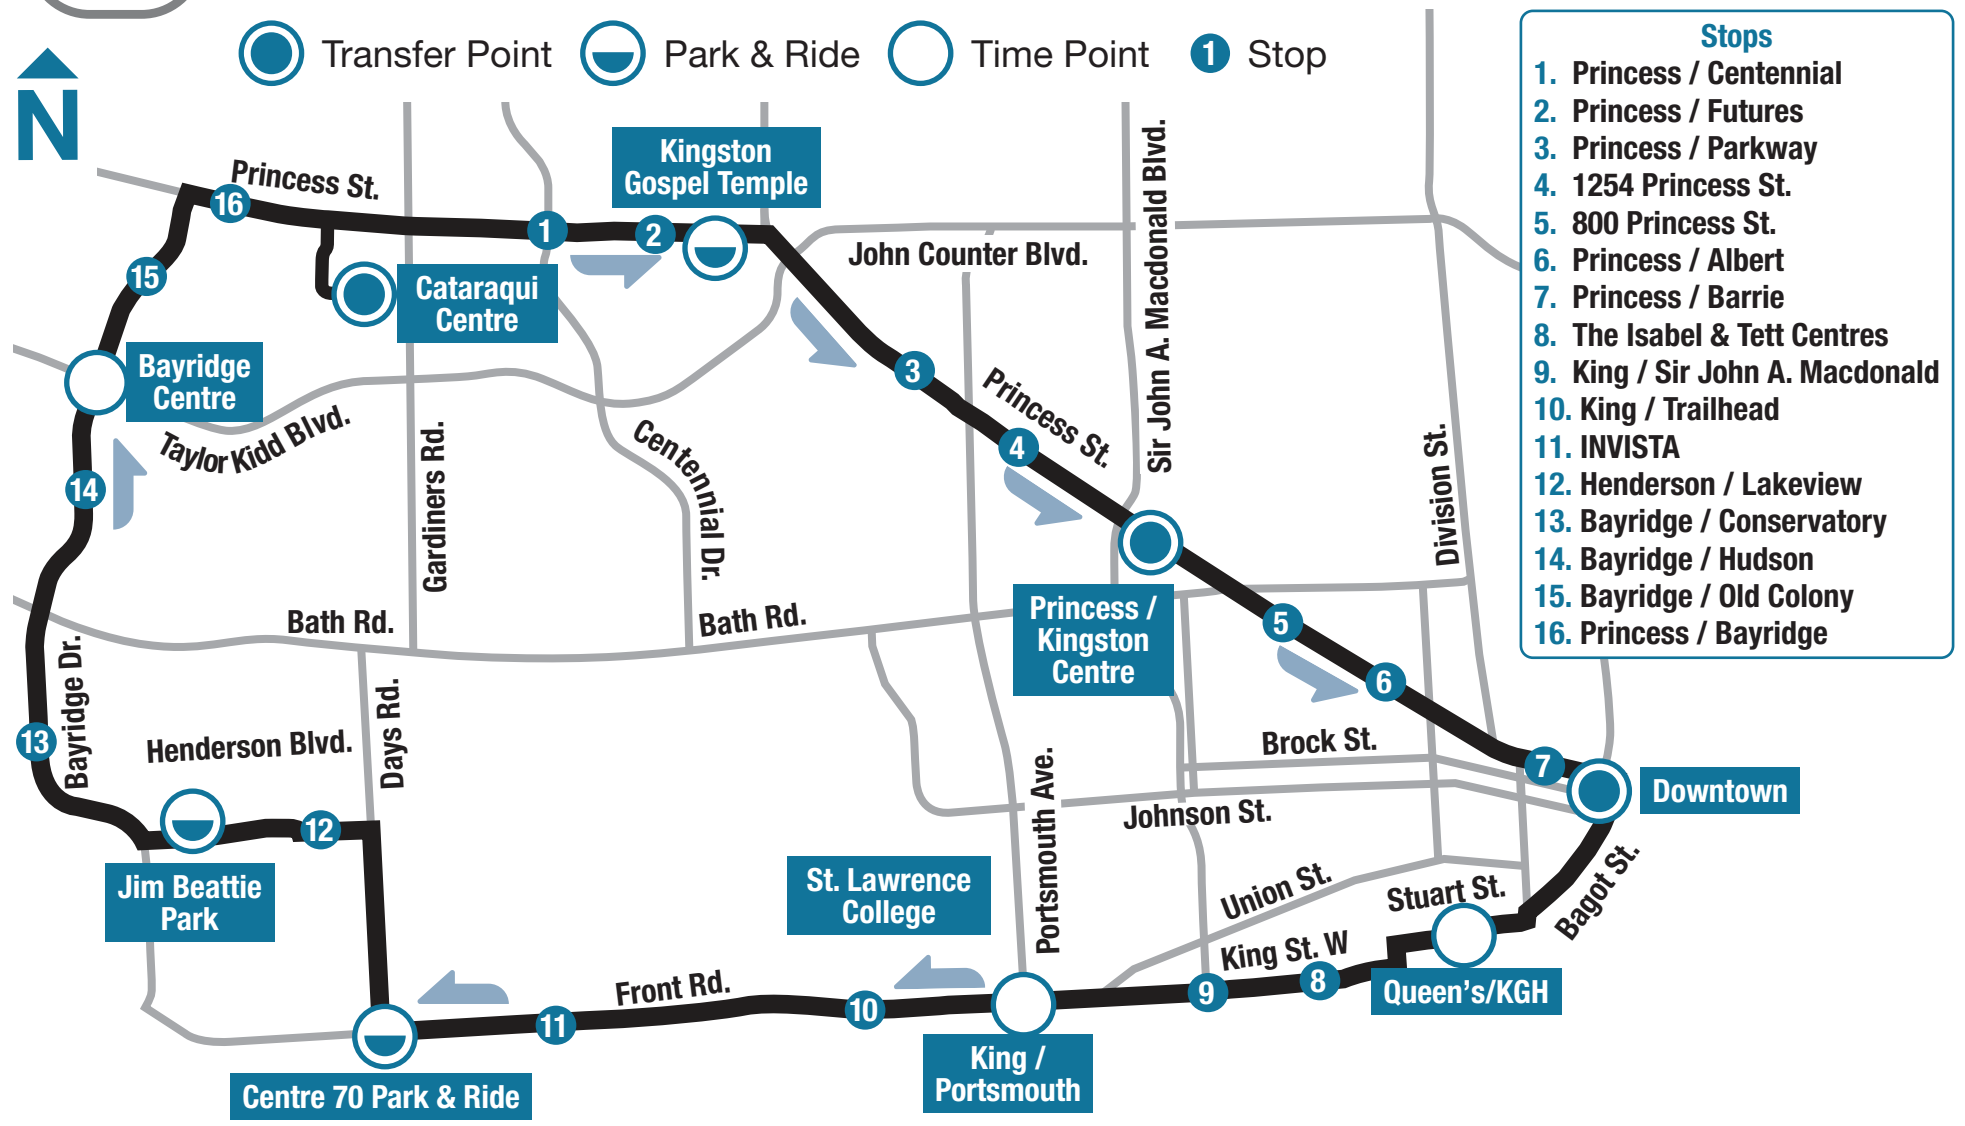

501

Express | Cataraqui Centre - Downtown

Express 501

Weekday		To Downtown			
	Cataraqui Centre (depart)	Kingston Gospel Temple Park & Ride	Princess / Kingston Centre	Kingston Centre	Downtown (arrive)
501	-	-	5:20 AM	-	5:28 AM
501	6:00 AM	6:06 AM	6:12 AM	-	6:21 AM
	-	-	-	-	-
4	6:15 AM	6:21 AM	-	6:30 AM	6:41 AM
501	6:30 AM	6:36 AM	6:42 AM	-	6:51 AM
4	6:45 AM	6:51 AM	-	7:00 AM	7:11 AM
501	7:03 AM	7:09 AM	7:17 AM	-	7:28 AM
4	7:15 AM	7:22 AM	-	7:32 AM	7:46 AM
501	7:27 AM	7:34 AM	7:42 AM	-	7:54 AM
4	7:39 AM	7:47 AM	-	7:57 AM	8:12 AM
501	7:51 AM	7:58 AM	8:06 AM	-	8:18 AM
501	8:03 AM	8:10 AM	8:18 AM	-	8:30 AM
4	8:15 AM	8:23 AM	-	8:33 AM	8:48 AM
501	8:27 AM	8:34 AM	8:42 AM	-	8:54 AM
4	8:39 AM	8:47 AM	-	8:57 AM	9:12 AM
501	8:49 AM	8:56 AM	9:04 AM	-	9:16 AM
501	9:00 AM	9:07 AM	9:15 AM	-	9:27 AM
4	9:10 AM	9:18 AM	-	9:28 AM	9:43 AM
501	9:30 AM	9:37 AM	9:45 AM	-	9:57 AM
4	9:40 AM	9:48 AM	-	9:58 AM	10:13 AM
501	10:00 AM	10:07 AM	10:15 AM	-	10:27 AM
4	10:10 AM	10:18 AM	-	10:28 AM	10:43 AM
501	10:30 AM	10:37 AM	10:45 AM	-	10:57 AM
4	10:40 AM	10:48 AM	-	10:58 AM	11:13 AM
501	11:00 AM	11:07 AM	11:16 AM	-	11:28 AM
4	11:10 AM	11:18 AM	-	11:28 AM	11:43 AM
501	11:30 AM	11:37 AM	11:46 AM	-	11:58 AM
4	11:40 AM	11:48 AM	-	11:59 AM	12:14 PM
501	12:00 PM	12:07 PM	12:16 PM	-	12:28 PM
4	12:10 PM	12:18 PM	-	12:29 PM	12:44 PM
501	12:30 PM	12:37 PM	12:46 PM	-	12:58 PM
4	12:40 PM	12:48 PM	-	12:59 PM	1:14 PM
	-	-	-	-	-
501	1:00 PM	1:07 PM	1:16 PM	-	1:28 PM
4	1:10 PM	1:18 PM	-	1:29 PM	1:44 PM
501	1:30 PM	1:37 PM	1:46 PM	-	1:58 PM
4	1:40 PM	1:48 PM	-	1:59 PM	2:14 PM
	-	-	-	-	-
501	2:00 PM	2:07 PM	2:16 PM	-	2:28 PM
4	2:10 PM	2:18 PM	-	2:29 PM	2:44 PM
501	2:26 PM	2:33 PM	2:42 PM	-	2:54 PM
	-	-	-	-	-
501	2:38 PM	2:45 PM	2:54 PM	-	3:07 PM
4	2:45 PM	2:53 PM	-	3:04 PM	3:19 PM
501	3:00 PM	3:07 PM	3:16 PM	-	3:29 PM
4	3:10 PM	3:18 PM	-	3:29 PM	3:44 PM
501	3:24 PM	3:31 PM	3:40 PM	-	3:53 PM
	-	-	-	-	-
501	3:36 PM	3:43 PM	3:52 PM	-	4:05 PM
4	3:46 PM	3:54 PM	-	4:05 PM	4:20 PM
501	4:00 PM	4:07 PM	4:16 PM	-	4:29 PM
4	4:10 PM	4:18 PM	-	4:29 PM	4:44 PM
501	4:24 PM	4:31 PM	4:40 PM	-	4:53 PM
501	4:36 PM	4:43 PM	4:52 PM	-	5:05 PM
4	4:46 PM	4:54 PM	-	5:05 PM	5:20 PM
501	5:00 PM	5:07 PM	5:16 PM	-	5:27 PM
4	5:10 PM	5:18 PM	-	5:29 PM	5:44 PM
501	5:24 PM	5:31 PM	5:39 PM	-	5:50 PM
501	5:36 PM	5:43 PM	5:51 PM	-	6:02 PM
4	5:46 PM	5:54 PM	-	6:06 PM	6:19 PM
501	6:02 PM	6:09 PM	6:17 PM	-	6:28 PM
4	6:14 PM	6:21 PM	-	6:32 PM	6:45 PM
501	6:30 PM	6:37 PM	6:45 PM	-	6:56 PM
4	6:43 PM	6:50 PM	-	7:01 PM	7:14 PM
501	7:00 PM	7:07 PM	7:15 PM	-	7:26 PM
4	7:13 PM	7:20 PM	-	7:30 PM	7:45 PM
501	7:30 PM	7:36 PM	7:44 PM	-	7:55 PM
4	7:43 PM	7:50 PM	-	8:01 PM	8:15 PM
501	8:00 PM	8:06 PM	8:14 PM	-	8:25 PM
4	8:15 PM	8:21 PM	-	8:30 PM	8:44 PM
501	8:30 PM	8:36 PM	8:44 PM	-	8:55 PM
4	8:45 PM	8:51 PM	-	9:00 PM	9:14 PM
501	9:00 PM	9:06 PM	9:12 PM	-	9:23 PM
4	9:15 PM	9:21 PM	-	9:30 PM	9:44 PM
501	9:30 PM	9:36 PM	9:42 PM	-	9:53 PM
4	9:45 PM	9:51 PM	-	10:00 PM	10:14 PM
501	10:00 PM	10:05 PM	10:11 PM	-	10:21 PM
501	10:30 PM	10:35 PM	10:41 PM	-	10:51 PM
501	11:00 PM	11:05 PM	11:11 PM	-	11:21 PM