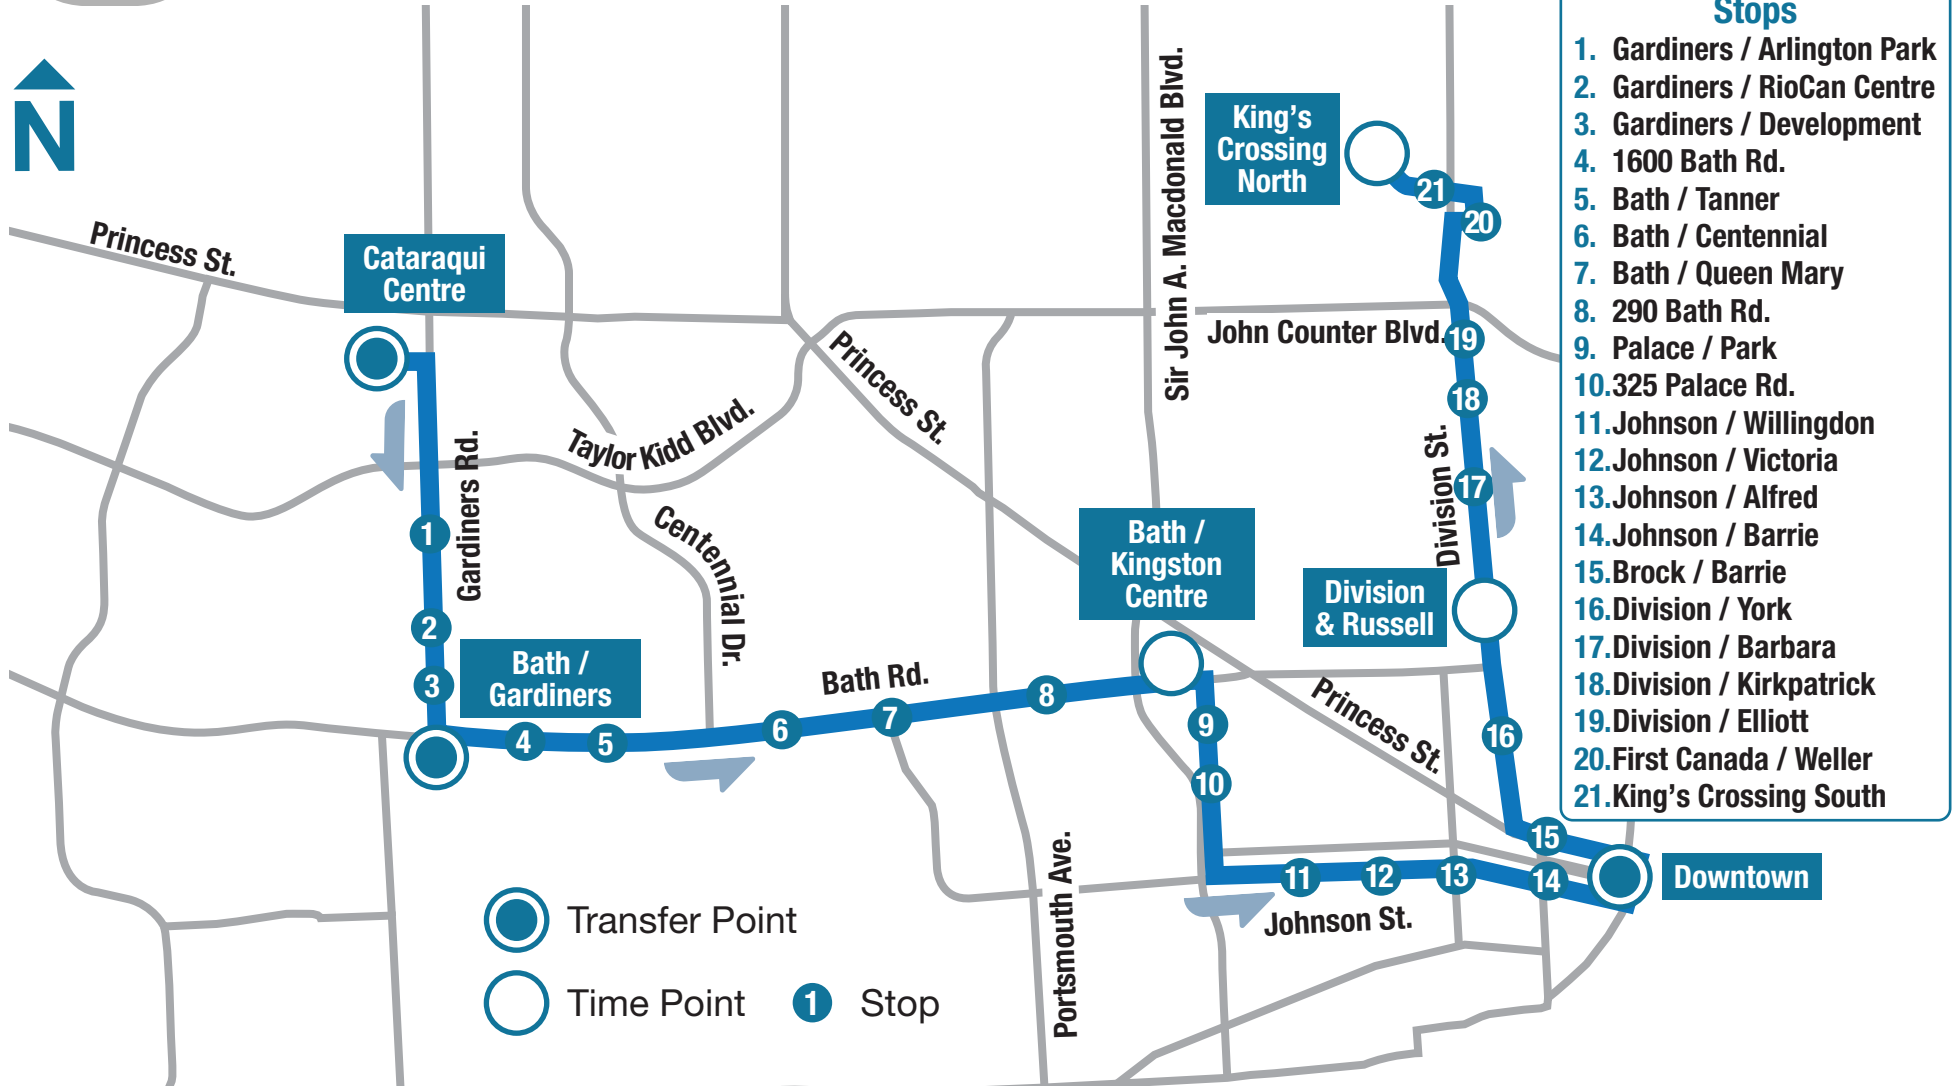

701

Express | King's Crossing North - Cataraqui Centre

- Stops**
1. Division / First Canada
 2. Division / Elliott
 3. Division / Kirkpatrick
 4. Division / Barbara
 5. Division / York
 6. Princess / Barrie
 7. Brock / Barrie
 8. Brock / Alfred
 9. Brock / Victoria
 10. Brock / Regent
 11. 324 Palace Rd.
 12. Palace / Park
 13. 277 Bath Rd.
 14. Bath / Queen Mary
 15. Frontenac Mall
 16. Bath / Tanner
 17. 1600 Bath Rd.
 18. Gardiners / Development
 19. Gardiners / Arlington Park

702

Express | Cataraqui Centre - King's Crossing North

- ### Stops
1. Gardiners / Arlington Park
 2. Gardiners / RioCan Centre
 3. Gardiners / Development
 4. 1600 Bath Rd.
 5. Bath / Tanner
 6. Bath / Centennial
 7. Bath / Queen Mary
 8. 290 Bath Rd.
 9. Palace / Park
 10. 325 Palace Rd.
 11. Johnson / Willington
 12. Johnson / Victoria
 13. Johnson / Alfred
 14. Johnson / Barrie
 15. Brock / Barrie
 16. Division / York
 17. Division / Barbara
 18. Division / Kirkpatrick
 19. Division / Elliott
 20. First Canada / Weller
 21. King's Crossing South

B - to Downtown