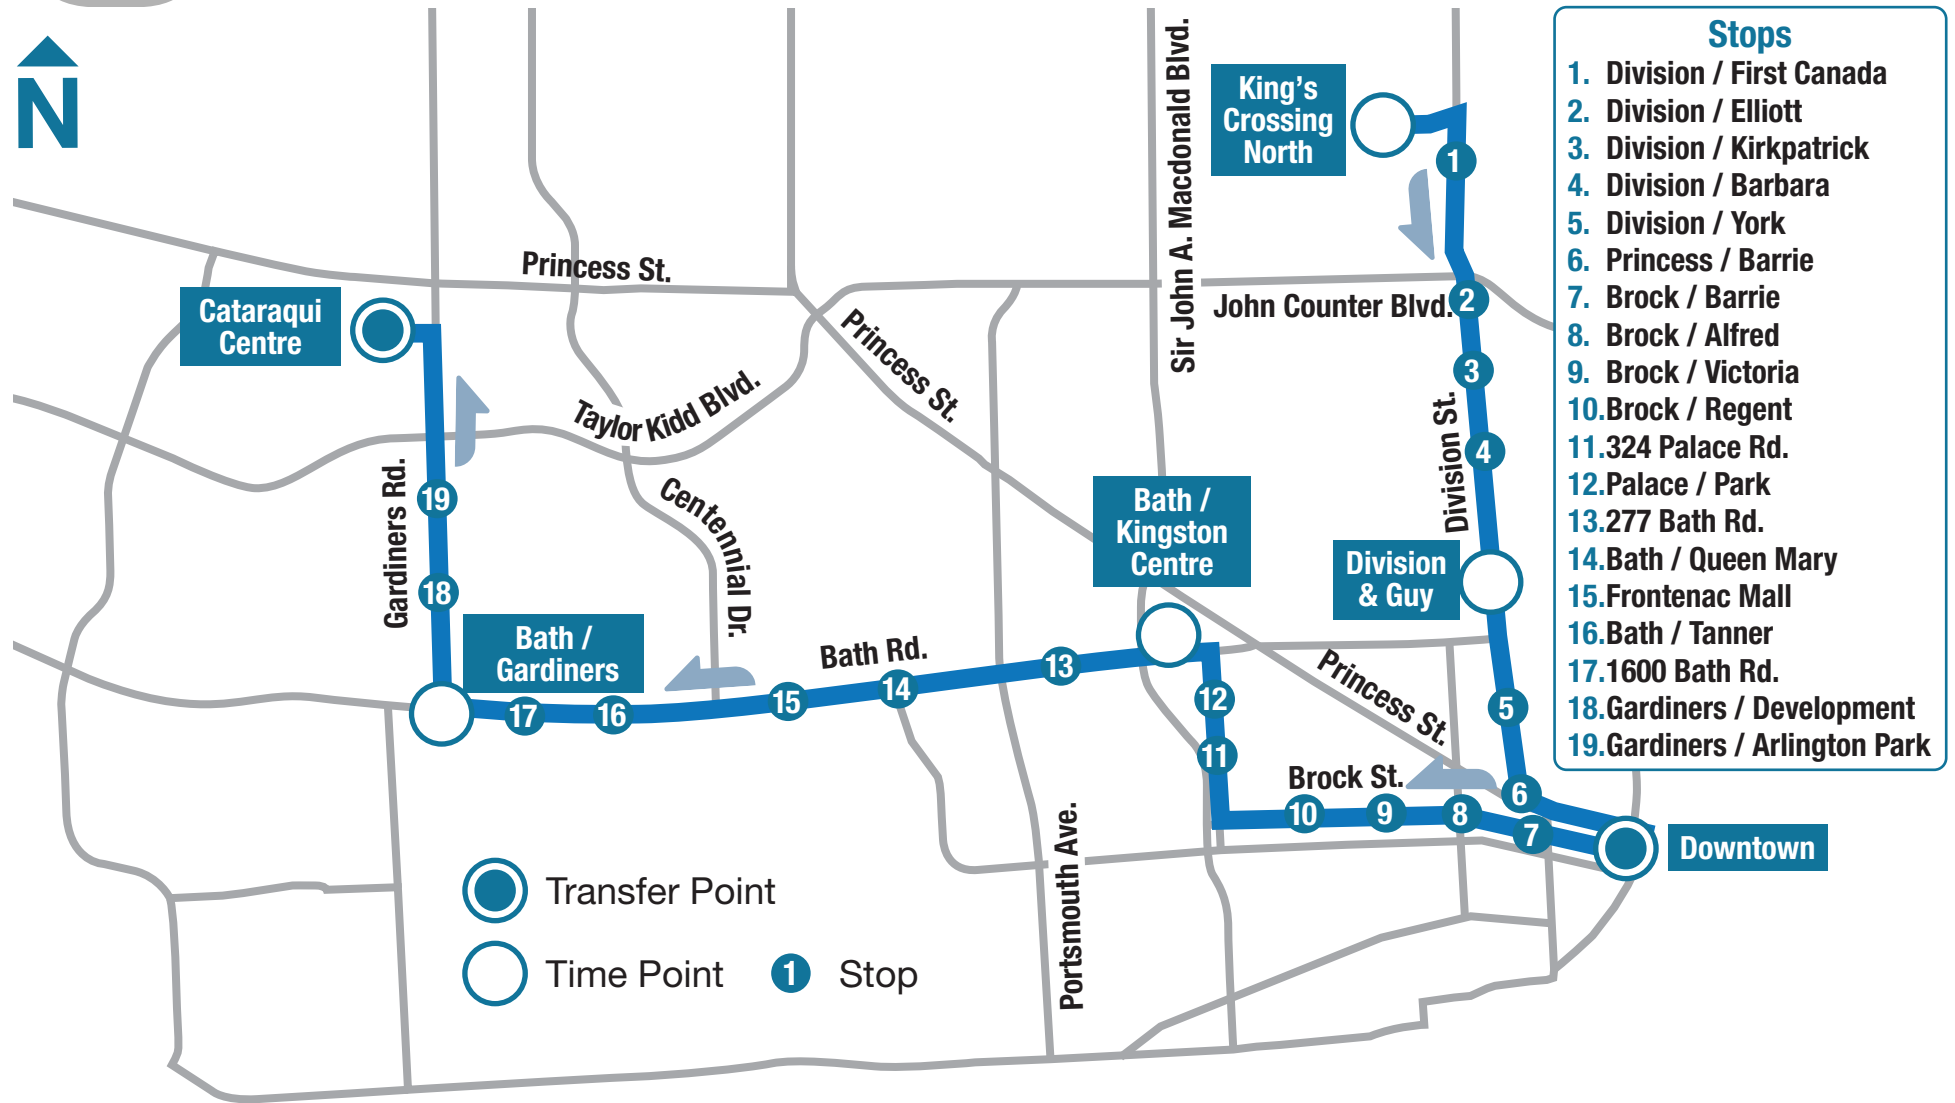

701

Express | King's Crossing North - Cataraqui Centre

- Stops**
1. Division / First Canada
 2. Division / Elliott
 3. Division / Kirkpatrick
 4. Division / Barbara
 5. Division / York
 6. Princess / Barrie
 7. Brock / Barrie
 8. Brock / Alfred
 9. Brock / Victoria
 10. Brock / Regent
 11. 324 Palace Rd.
 12. Palace / Park
 13. 277 Bath Rd.
 14. Bath / Queen Mary
 15. Frontenac Mall
 16. Bath / Tanner
 17. 1600 Bath Rd.
 18. Gardiners / Development
 19. Gardiners / Arlington Park

702

Express | Cataraqui Centre - King's Crossing North

- ### Stops
1. Gardiners / Arlington Park
 2. Gardiners / RioCan Centre
 3. Gardiners / Development
 4. 1600 Bath Rd.
 5. Bath / Tanner
 6. Bath / Centennial
 7. Bath / Queen Mary
 8. 290 Bath Rd.
 9. Palace / Park
 10. 325 Palace Rd.
 11. Johnson / Willington
 12. Johnson / Victoria
 13. Johnson / Alfred
 14. Johnson / Barrie
 15. Brock / Barrie
 16. Division / York
 17. Division / Barbara
 18. Division / Kirkpatrick
 19. Division / Elliott
 20. First Canada / Weller
 21. King's Crossing South

B - to Downtown